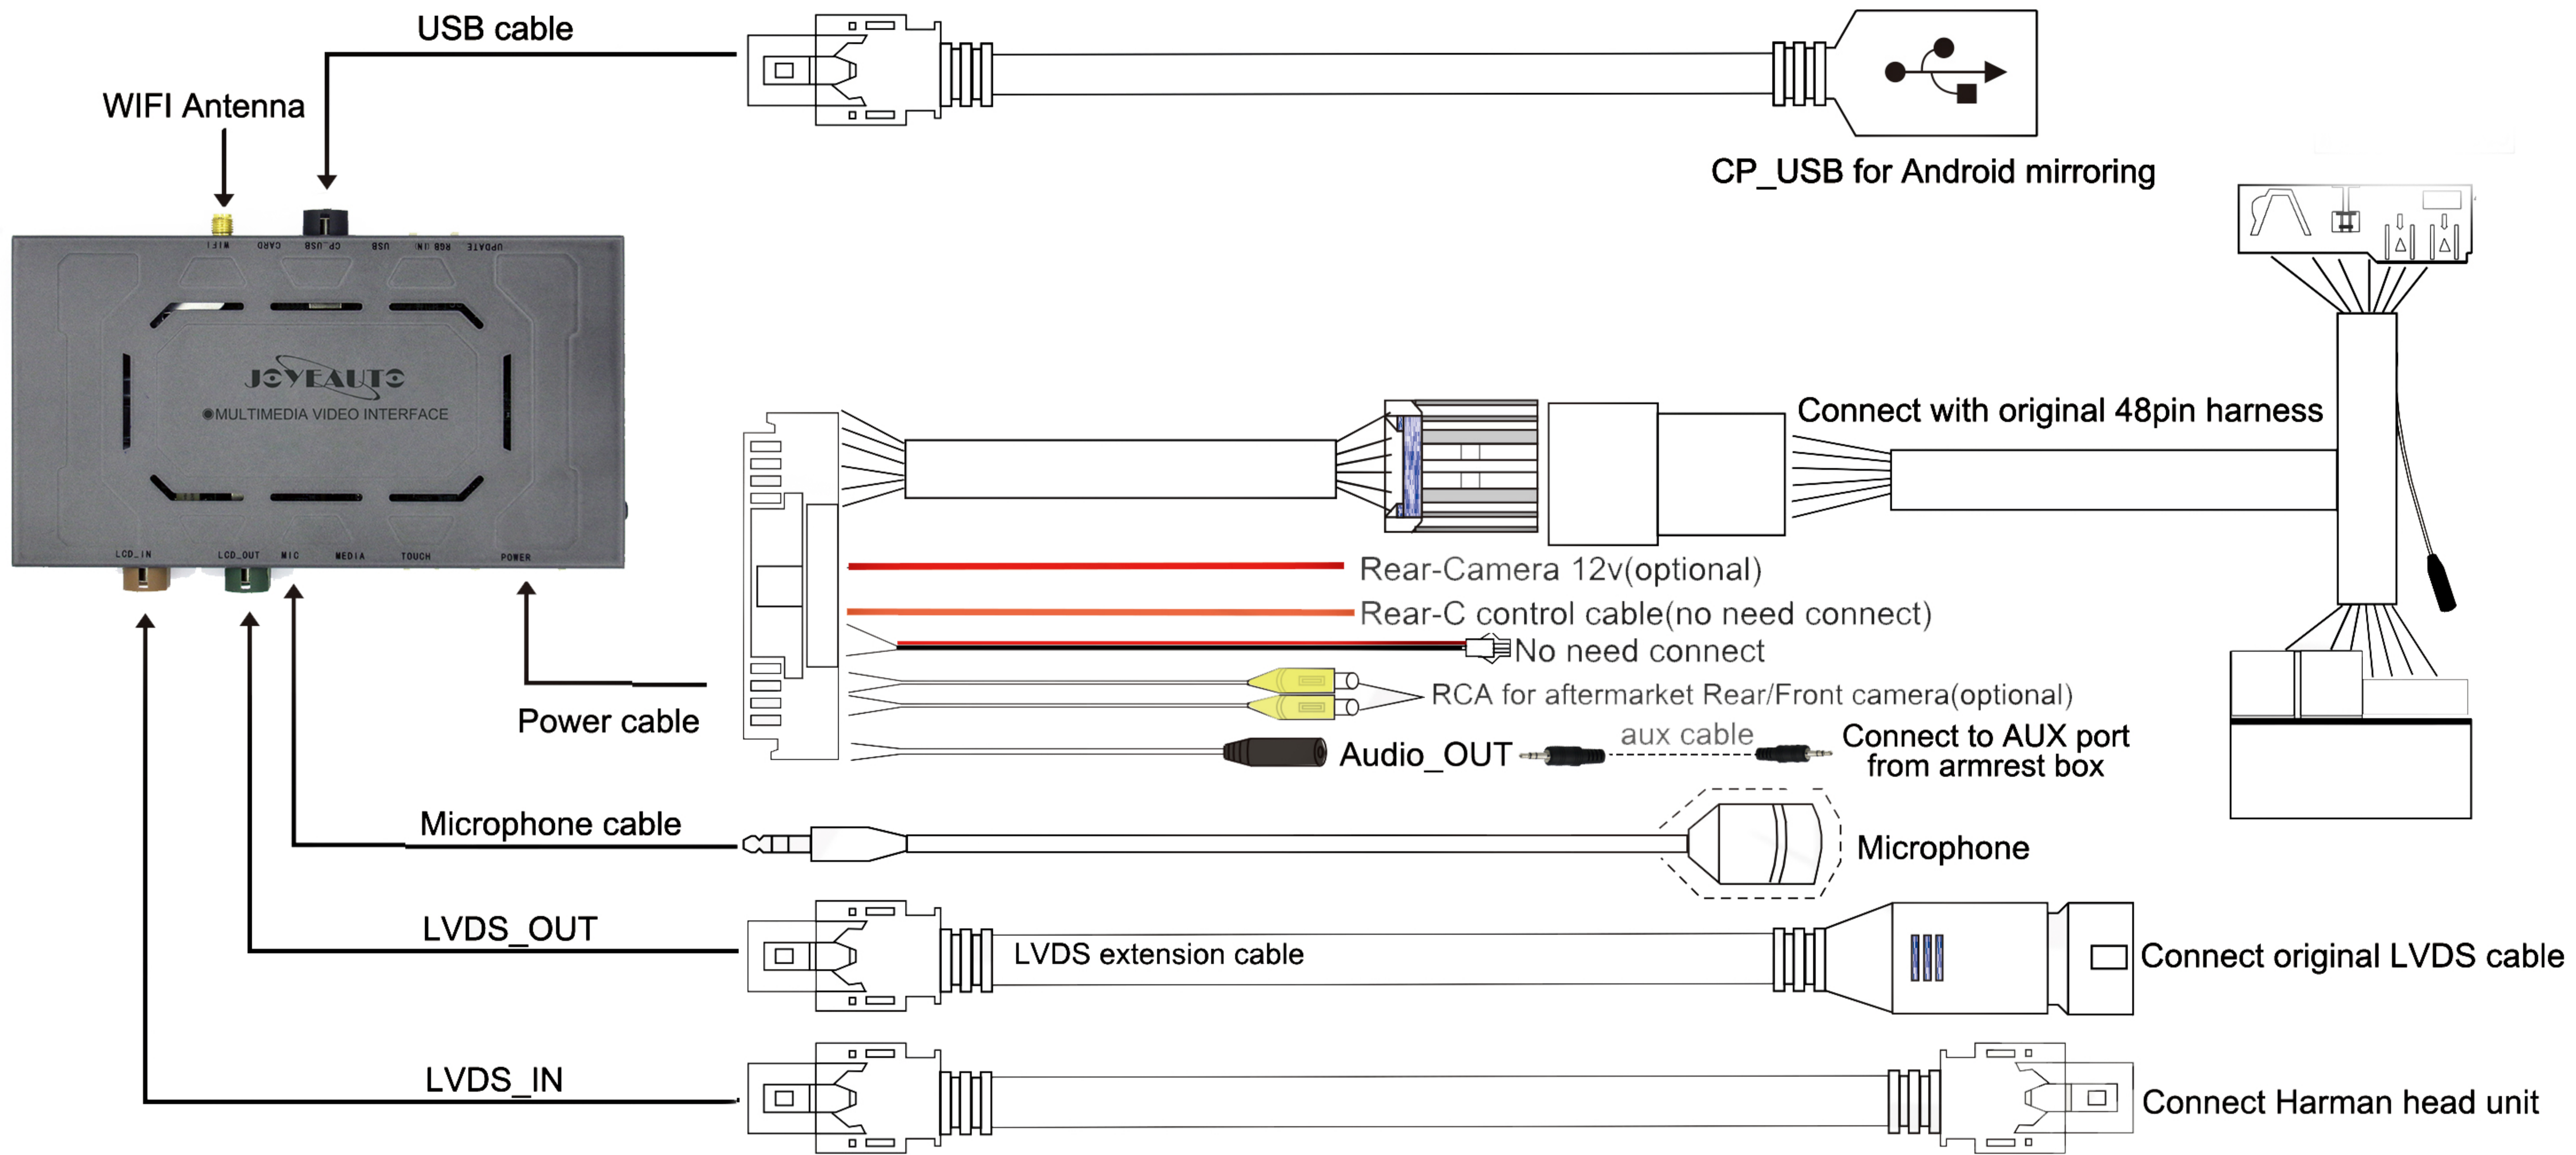

Land Rover Harman Wireless CarPlay Installation Diagram

Dip Switch	Status	Description
1,2	OFF OFF	2017MY Discovery
	ON OFF	Discovery Sport(high)
	OFF ON	Discovery Sport(Low)
4	ON	Reverse guideline OFF
	OFF	Reverse guideline ON
8	ON	Original Rear Camera
	OFF	Aftermarket Rear Camera
3,4,5,6,7 all set OFF.		

Long press "HOME" switch to CarPlay

Press "MODE" use Siri

Touch screen control

Select AUX Front before switch to Carplay